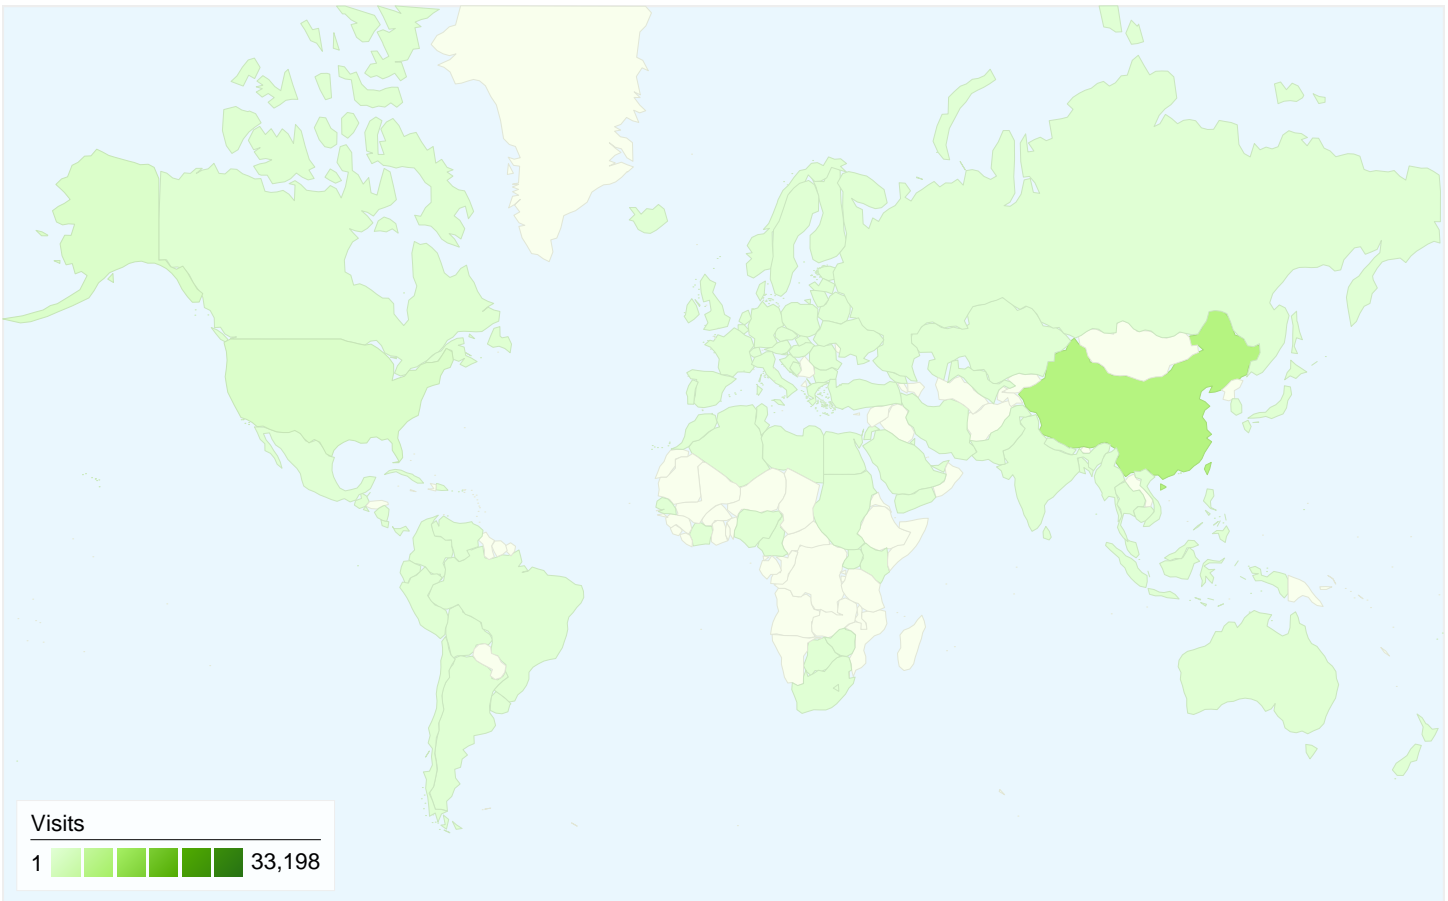

Visitors
28,172

Map Overlay world

Traffic Sources Overview

- **Search Engines**
29,008.00 (60.87%)
- **Referring Sites**
10,380.00 (21.78%)
- **Direct Traffic**
8,271.00 (17.35%)

Content Overview

Pages	Pageviews	% Pageviews
/	7,344	5.04%
/%e5%af%a6%e9%a9%97%e5	4,337	2.98%
/Special:Recentchanges	2,216	1.52%
/%e5%af%a6%e9%a9%97%e5	2,065	1.42%
/%E5%AF%A6%E9%A9%97%	1,773	1.22%

28,172 people visited this site

 **47,659** Visits

 **28,172** Absolute Unique Visitors

 **145,621** Pageviews

 **3.06** Average Pageviews

 **00:03:09** Time on Site

 **65.46%** Bounce Rate

 **56.75%** New Visits

All traffic sources sent a total of 47,659 visits

 17.35% Direct Traffic

 21.78% Referring Sites

 60.87% Search Engines

- Search Engines
29,008.00 (60.87%)
- Referring Sites
10,380.00 (21.78%)
- Direct Traffic
8,271.00 (17.35%)

47,659 visits came from 108 countries/territories

Site Usage

Country/Territory	Visits	Pages/Visit	Avg. Time on Site	% New Visits	Bounce Rate
Taiwan	33,198	3.12	00:03:10	53.41%	64.26%
China	8,253	2.90	00:03:21	63.14%	67.49%
Hong Kong	2,942	3.62	00:03:10	63.73%	63.05%
United States	1,062	1.92	00:01:58	76.27%	78.91%
Macau	272	3.74	00:04:37	55.88%	59.93%
Canada	199	2.34	00:02:34	69.35%	67.84%
Japan	152	3.39	00:02:46	65.79%	72.37%
Australia	145	2.13	00:02:18	63.45%	74.48%
Malaysia	104	2.28	00:02:33	55.77%	78.85%