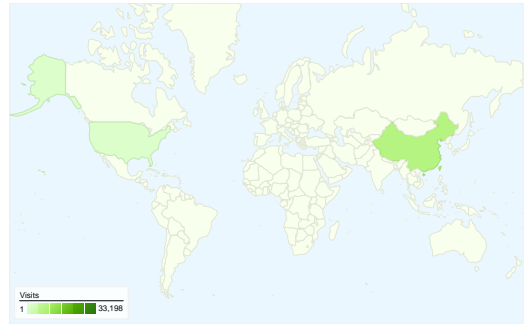

Site Usage

47,659 Visits

65.46% Bounce Rate

145,621 Pageviews

00:03:09 Avg. Time on Site

3.06 Pages/Visit

56.75% % New Visits

Visitors Overview

Visitors
28,172

Map Overlay world

Traffic Sources Overview

- **Search Engines**
29,008.00 (60.87%)
- **Referring Sites**
10,380.00 (21.78%)
- **Direct Traffic**
8,271.00 (17.35%)

Content Overview

Pages	Pageviews	% Pageviews
/	7,344	5.04%
/%e5%af%a6%e9%a9%97%e5	4,337	2.98%
/Special:Recentchanges	2,216	1.52%
/%e5%af%a6%e9%a9%97%e5	2,065	1.42%
/%E5%AF%A6%E9%A9%97%	1,773	1.22%

All traffic sources sent a total of 47,659 visits

 17.35% Direct Traffic

 21.78% Referring Sites

 60.87% Search Engines

- Search Engines
29,008.00 (60.87%)
- Referring Sites
10,380.00 (21.78%)
- Direct Traffic
8,271.00 (17.35%)

47,659 visits came from 108 countries/territories

Site Usage

Country/Territory	Visits	Pages/Visit	Avg. Time on Site	% New Visits	Bounce Rate
Taiwan	33,198	3.12	00:03:10	53.41%	64.26%
China	8,253	2.90	00:03:21	63.14%	67.49%
Hong Kong	2,942	3.62	00:03:10	63.73%	63.05%
United States	1,062	1.92	00:01:58	76.27%	78.91%
Macau	272	3.74	00:04:37	55.88%	59.93%
Canada	199	2.34	00:02:34	69.35%	67.84%
Japan	152	3.39	00:02:46	65.79%	72.37%
Australia	145	2.13	00:02:18	63.45%	74.48%
Malaysia	104	2.28	00:02:33	55.77%	78.85%