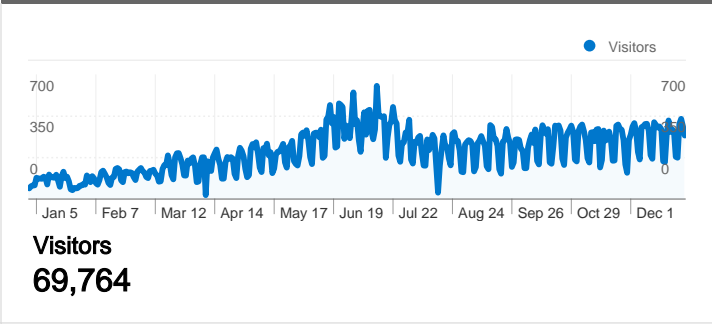

**Site Usage**

**Visitors Overview**

**Map Overlay world**

**Traffic Sources Overview**

**Content Overview**

| Pages                  | Pageviews | % Pageviews |
|------------------------|-----------|-------------|
| /                      | 29,715    | 8.41%       |
| /%e5%af%a6%e9%a9%97%e5 | 8,595     | 2.43%       |
| /Special:Recentchanges | 6,175     | 1.75%       |
| /%E5%AF%A6%E9%A9%97%   | 6,031     | 1.71%       |
| /%e5%af%a6%e9%a9%97%e5 | 4,237     | 1.20%       |

## 69,764 people visited this site

 116,648 Visits

 69,764 Absolute Unique Visitors

 353,391 Pageviews

 3.03 Average Pageviews

 00:03:05 Time on Site

 65.61% Bounce Rate

 59.48% New Visits

All traffic sources sent a total of 116,648 visits

- Search Engines**  
61,173.00 (52.44%)
- Referring Sites**  
35,314.00 (30.27%)
- Direct Traffic**  
20,161.00 (17.28%)

Pages on this site were viewed a total of 353,391 times

 **353,391** Pageviews

 **279,458** Unique Views

 **65.61%** Bounce Rate