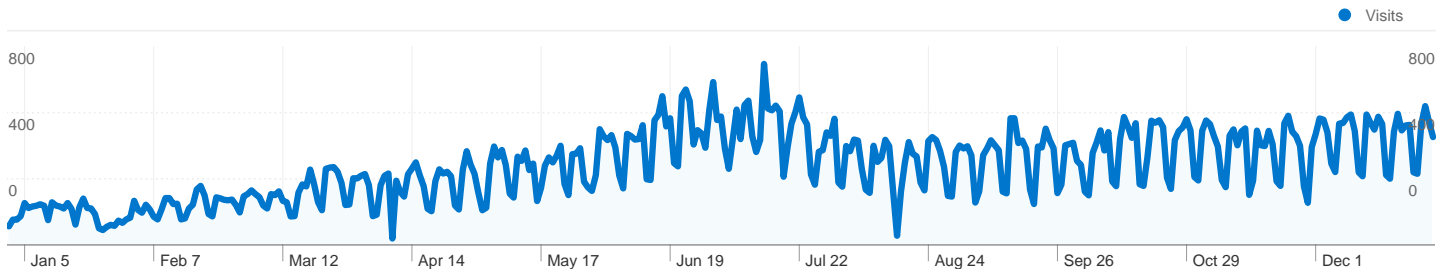

## 69,764 people visited this site

 116,648 Visits

 69,764 Absolute Unique Visitors

 353,391 Pageviews

 3.03 Average Pageviews

 00:03:05 Time on Site

 65.61% Bounce Rate

 59.48% New Visits

All traffic sources sent a total of 116,648 visits

- Search Engines**  
61,173.00 (52.44%)
- Referring Sites**  
35,314.00 (30.27%)
- Direct Traffic**  
20,161.00 (17.28%)

Pages on this site were viewed a total of 353,391 times

 **353,391** Pageviews

 **279,458** Unique Views

 **65.61%** Bounce Rate