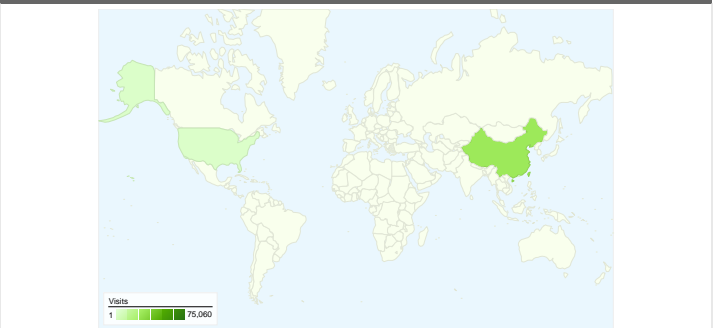

**Site Usage**

**Visitors Overview**

**Map Overlay world**

**Traffic Sources Overview**

**Content Overview**

| Pages                  | Pageviews | % Pageviews |
|------------------------|-----------|-------------|
| /                      | 29,715    | 8.41%       |
| /%e5%af%a6%e9%a9%97%e5 | 8,595     | 2.43%       |
| /Special:Recentchanges | 6,175     | 1.75%       |
| /%E5%AF%A6%E9%A9%97%   | 6,031     | 1.71%       |
| /%e5%af%a6%e9%a9%97%e5 | 4,237     | 1.20%       |

## 69,764 people visited this site

 116,648 Visits

 69,764 Absolute Unique Visitors

 353,391 Pageviews

 3.03 Average Pageviews

 00:03:05 Time on Site

 65.61% Bounce Rate

 59.48% New Visits

All traffic sources sent a total of 116,648 visits

- Search Engines**  
61,173.00 (52.44%)
- Referring Sites**  
35,314.00 (30.27%)
- Direct Traffic**  
20,161.00 (17.28%)

Pages on this site were viewed a total of 353,391 times

 **353,391** Pageviews

 **279,458** Unique Views

 **65.61%** Bounce Rate