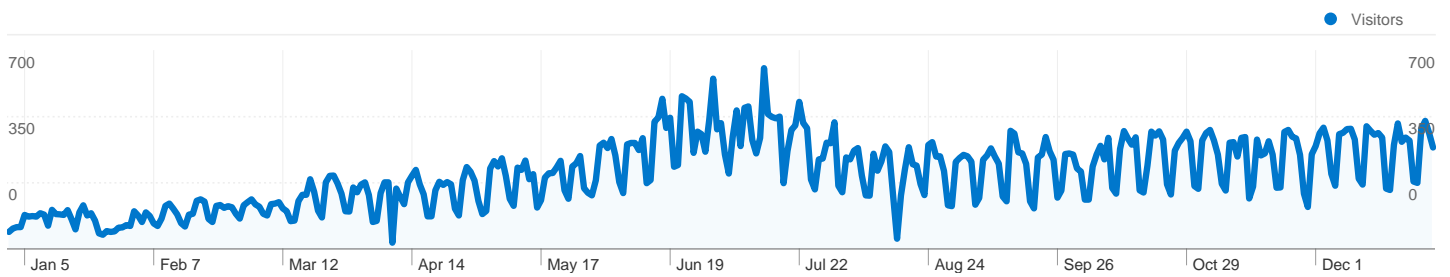

**Site Usage**

**Visitors Overview**

**Map Overlay world**

**Traffic Sources Overview**

**Content Overview**

| Pages                  | Pageviews | % Pageviews |
|------------------------|-----------|-------------|
| /                      | 29,715    | 8.41%       |
| /%e5%af%a6%e9%a9%97%e5 | 8,595     | 2.43%       |
| /Special:Recentchanges | 6,175     | 1.75%       |
| /%E5%AF%A6%E9%A9%97%   | 6,031     | 1.71%       |
| /%e5%af%a6%e9%a9%97%e5 | 4,237     | 1.20%       |

## 69,764 people visited this site

 116,648 Visits

 69,764 Absolute Unique Visitors

 353,391 Pageviews

 3.03 Average Pageviews

 00:03:05 Time on Site

 65.61% Bounce Rate

 59.48% New Visits

All traffic sources sent a total of 116,648 visits

- Search Engines**  
61,173.00 (52.44%)
- Referring Sites**  
35,314.00 (30.27%)
- Direct Traffic**  
20,161.00 (17.28%)

Pages on this site were viewed a total of 353,391 times

 **353,391** Pageviews

 **279,458** Unique Views

 **65.61%** Bounce Rate