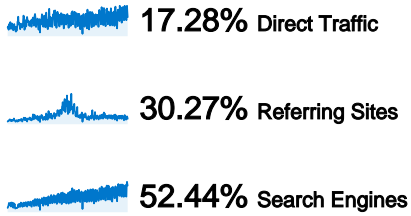

**Site Usage**

**Visitors Overview**

**Map Overlay world**

**Traffic Sources Overview**

**Content Overview**

| Pages                  | Pageviews | % Pageviews |
|------------------------|-----------|-------------|
| /                      | 29,715    | 8.41%       |
| /%e5%af%a6%e9%a9%97%e5 | 8,595     | 2.43%       |
| /Special:Recentchanges | 6,175     | 1.75%       |
| /%E5%AF%A6%E9%A9%97%   | 6,031     | 1.71%       |
| /%e5%af%a6%e9%a9%97%e5 | 4,237     | 1.20%       |

## 69,764 people visited this site

 116,648 Visits

 69,764 Absolute Unique Visitors

 353,391 Pageviews

 3.03 Average Pageviews

 00:03:05 Time on Site

 65.61% Bounce Rate

 59.48% New Visits

All traffic sources sent a total of 116,648 visits

- Search Engines**  
61,173.00 (52.44%)
- Referring Sites**  
35,314.00 (30.27%)
- Direct Traffic**  
20,161.00 (17.28%)

Pages on this site were viewed a total of 353,391 times

 **353,391** Pageviews

 **279,458** Unique Views

 **65.61%** Bounce Rate