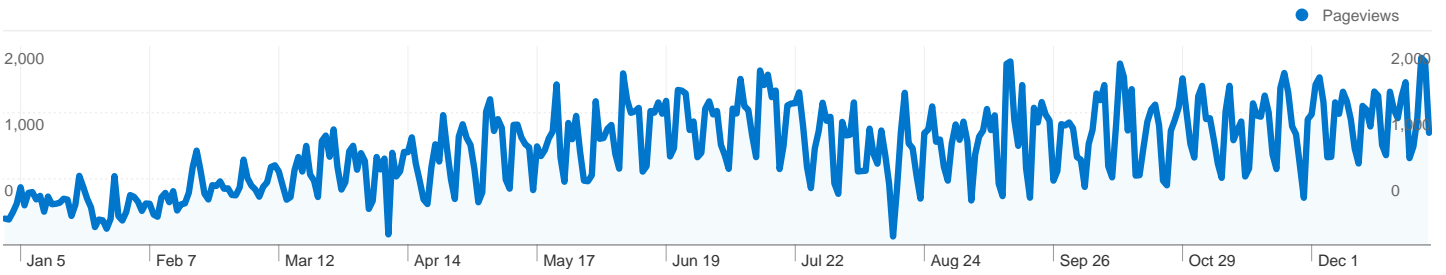

## 69,764 people visited this site

 116,648 Visits

 69,764 Absolute Unique Visitors

 353,391 Pageviews

 3.03 Average Pageviews

 00:03:05 Time on Site

 65.61% Bounce Rate

 59.48% New Visits

All traffic sources sent a total of 116,648 visits

- Search Engines**  
61,173.00 (52.44%)
- Referring Sites**  
35,314.00 (30.27%)
- Direct Traffic**  
20,161.00 (17.28%)

### 116,648 visits came from 128 countries/territories

Site Usage

| Country/Territory  | Visits   | Pages/Visit  | Avg. Time on Site   | % New Visits   | Bounce Rate |
|--|--|--|---|--|-------------|
| <b>Visits</b><br><b>116,648</b><br>% of Site Total:<br>100.00% | <b>Pages/Visit</b><br><b>3.03</b><br>Site Avg:<br>3.03 (0.00%) | <b>Avg. Time on Site</b><br><b>00:03:05</b><br>Site Avg:<br>00:03:05 (0.00%) | <b>% New Visits</b><br><b>59.61%</b><br>Site Avg:<br>59.48% (0.21%) | <b>Bounce Rate</b><br><b>65.61%</b><br>Site Avg:<br>65.61% (0.00%) |             |
| Taiwan   | 75,060   | 3.26   | 00:03:19  | 52.73%   | 62.72%      |
| China  | 27,435   | 2.53   | 00:02:40  | 72.77%   | 71.02%      |
| Hong Kong  | 6,510  | 3.49   | 00:03:07  | 66.91%   | 63.46%      |
| United States  | 2,501  | 1.87   | 00:01:46  | 80.29%   | 80.29%      |
| Macau  | 583  | 3.26   | 00:03:38  | 60.21%   | 63.98%      |
| Canada   | 512  | 2.76   | 00:02:55  | 63.28%   | 66.41%      |
| Japan  | 389  | 3.90   | 00:02:31  | 68.89%   | 70.18%      |
| Australia  | 295  | 2.39   | 00:02:35  | 69.15%   | 72.20%      |
| Malaysia   | 219  | 2.39   | 00:02:35  | 68.95%   | 79.00%      |

Pages on this site were viewed a total of 353,391 times

 **353,391** Pageviews

 **279,458** Unique Views

 **65.61%** Bounce Rate