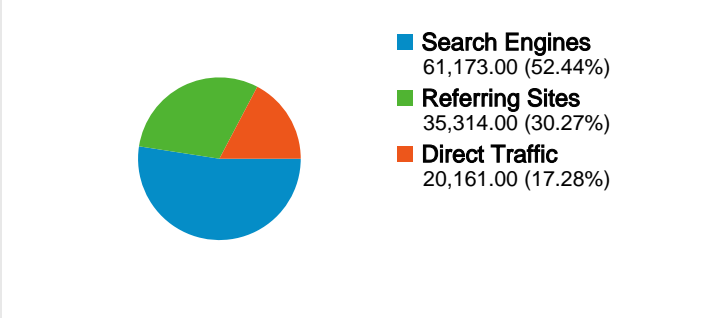

**Site Usage**

**Visitors Overview**

**Map Overlay world**

**Traffic Sources Overview**

**Content Overview**

| Pages                  | Pageviews | % Pageviews |
|------------------------|-----------|-------------|
| /                      | 29,715    | 8.41%       |
| /%e5%af%a6%e9%a9%97%e5 | 8,595     | 2.43%       |
| /Special:Recentchanges | 6,175     | 1.75%       |
| /%E5%AF%A6%E9%A9%97%   | 6,031     | 1.71%       |
| /%e5%af%a6%e9%a9%97%e5 | 4,237     | 1.20%       |

## 69,764 people visited this site

 116,648 Visits

 69,764 Absolute Unique Visitors

 353,391 Pageviews

 3.03 Average Pageviews

 00:03:05 Time on Site

 65.61% Bounce Rate

 59.48% New Visits

All traffic sources sent a total of 116,648 visits

- Search Engines**  
61,173.00 (52.44%)
- Referring Sites**  
35,314.00 (30.27%)
- Direct Traffic**  
20,161.00 (17.28%)

Pages on this site were viewed a total of 353,391 times

 **353,391** Pageviews

 **279,458** Unique Views

 **65.61%** Bounce Rate