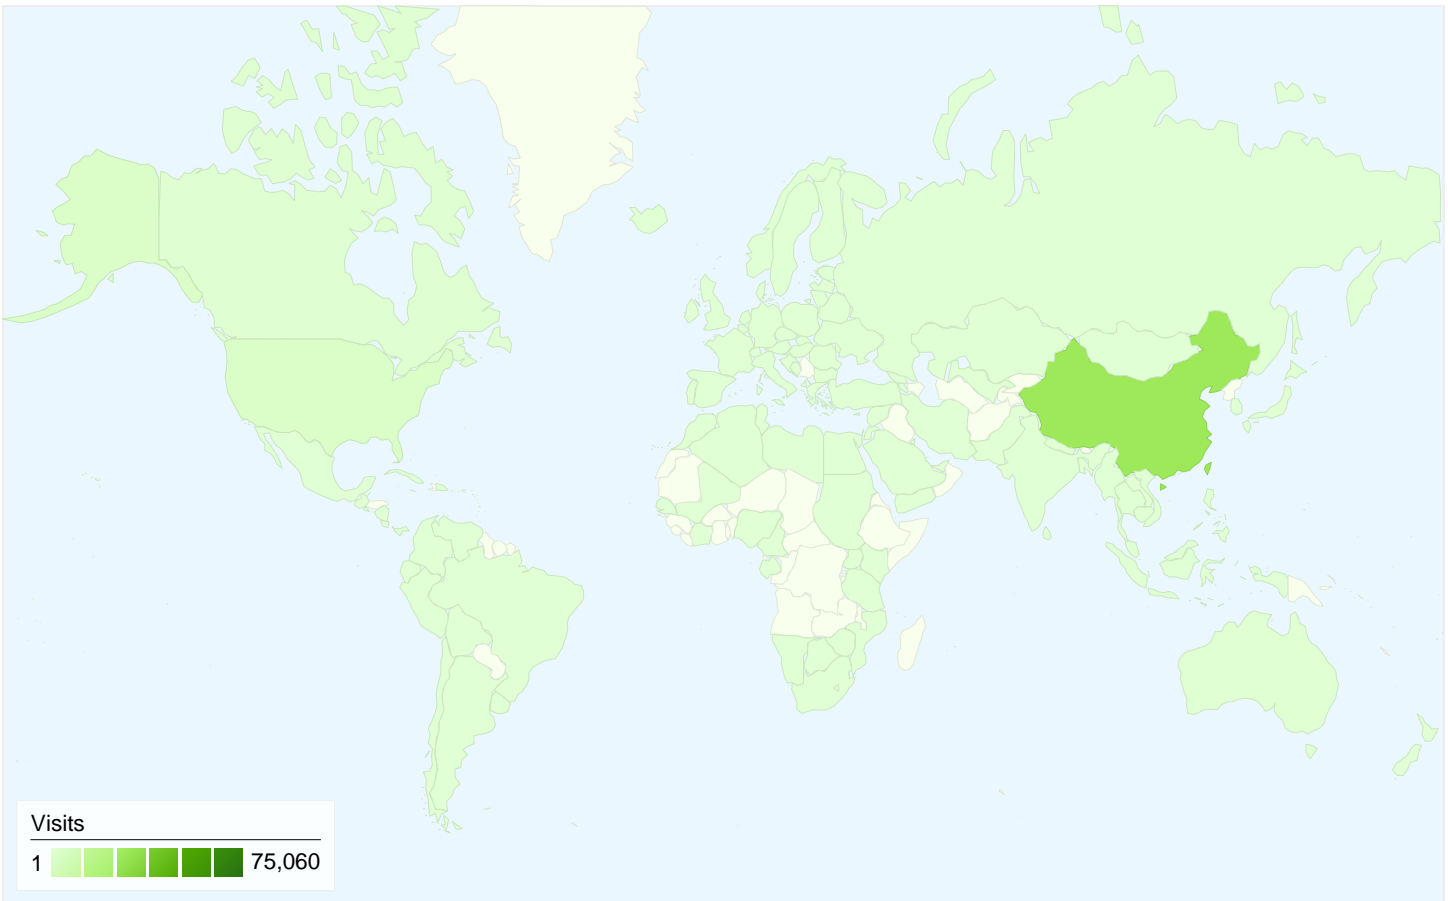

## 69,764 people visited this site

 116,648 Visits

 69,764 Absolute Unique Visitors

 353,391 Pageviews

 3.03 Average Pageviews

 00:03:05 Time on Site

 65.61% Bounce Rate

 59.48% New Visits

All traffic sources sent a total of 116,648 visits

- Search Engines**  
61,173.00 (52.44%)
- Referring Sites**  
35,314.00 (30.27%)
- Direct Traffic**  
20,161.00 (17.28%)

### 116,648 visits came from 128 countries/territories

Site Usage

| Country/Territory  | Visits   | Pages/Visit  | Avg. Time on Site   | % New Visits   | Bounce Rate |
|--|--|--|---|--|-------------|
| <b>Visits</b><br><b>116,648</b><br>% of Site Total:<br>100.00% | <b>Pages/Visit</b><br><b>3.03</b><br>Site Avg:<br>3.03 (0.00%) | <b>Avg. Time on Site</b><br><b>00:03:05</b><br>Site Avg:<br>00:03:05 (0.00%) | <b>% New Visits</b><br><b>59.61%</b><br>Site Avg:<br>59.48% (0.21%) | <b>Bounce Rate</b><br><b>65.61%</b><br>Site Avg:<br>65.61% (0.00%) |             |
| Taiwan   | 75,060   | 3.26   | 00:03:19  | 52.73%   | 62.72%      |
| China  | 27,435   | 2.53   | 00:02:40  | 72.77%   | 71.02%      |
| Hong Kong  | 6,510  | 3.49   | 00:03:07  | 66.91%   | 63.46%      |
| United States  | 2,501  | 1.87   | 00:01:46  | 80.29%   | 80.29%      |
| Macau  | 583  | 3.26   | 00:03:38  | 60.21%   | 63.98%      |
| Canada   | 512  | 2.76   | 00:02:55  | 63.28%   | 66.41%      |
| Japan  | 389  | 3.90   | 00:02:31  | 68.89%   | 70.18%      |
| Australia  | 295  | 2.39   | 00:02:35  | 69.15%   | 72.20%      |
| Malaysia   | 219  | 2.39   | 00:02:35  | 68.95%   | 79.00%      |

Pages on this site were viewed a total of 353,391 times

 **353,391** Pageviews

 **279,458** Unique Views

 **65.61%** Bounce Rate