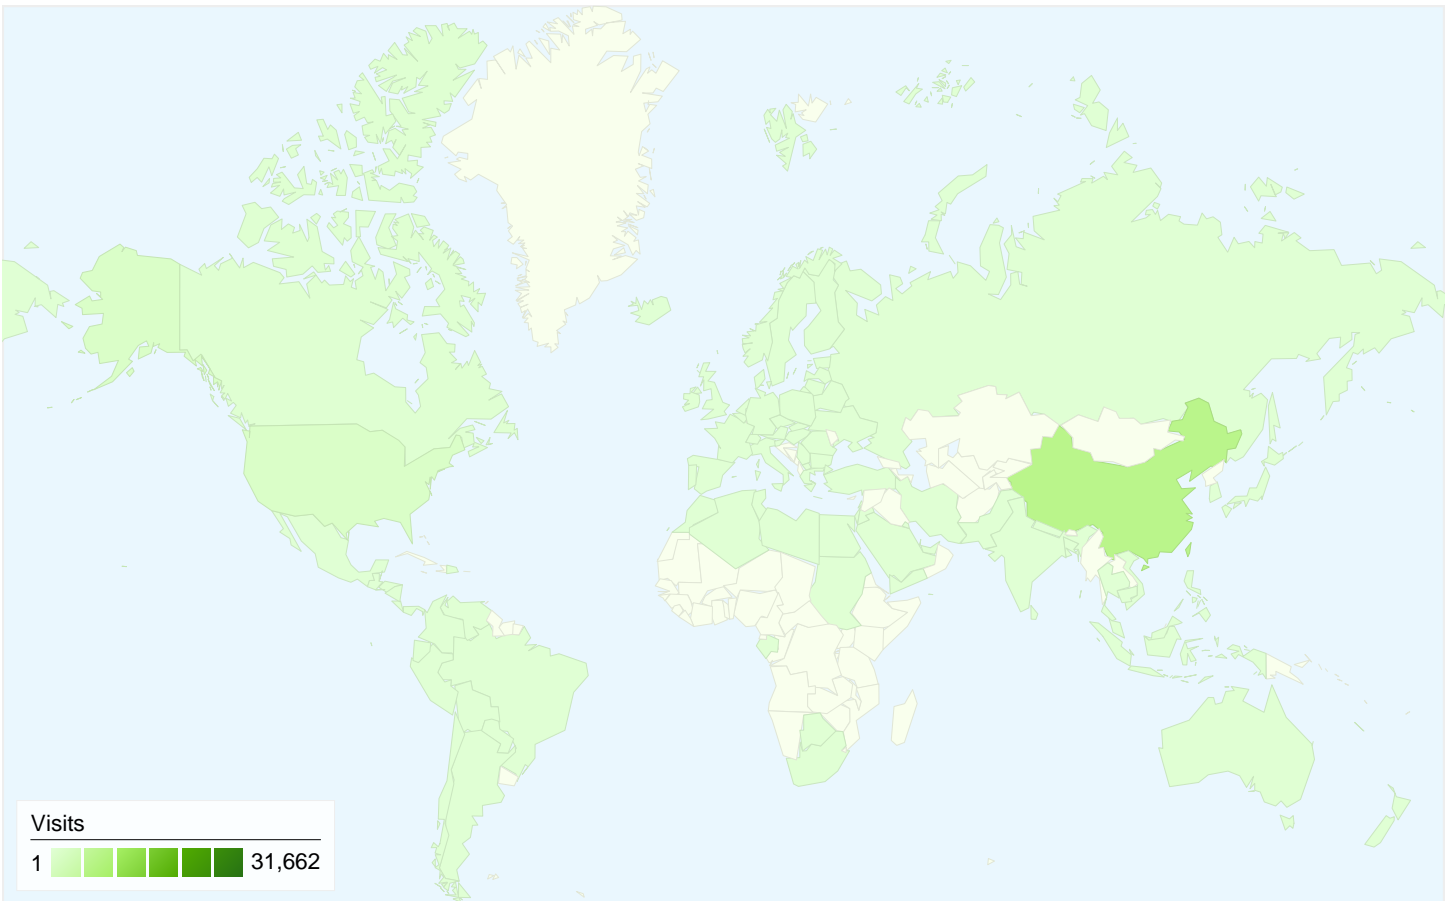

Visitors
28,229

Map Overlay

Traffic Sources Overview

- **Search Engines**
27,467.00 (61.45%)
- **Direct Traffic**
9,078.00 (20.31%)
- **Referring Sites**
8,155.00 (18.24%)

Content Overview

Pages	Pageviews	% Pageviews
/	9,471	7.10%
/%e5%af%a6%e9%a9%97%e5	3,277	2.46%
/Special:Recentchanges	2,184	1.64%
/%e5%af%a6%e9%a9%97%e5	1,460	1.09%
/Hardware/Storage/Restore	1,124	0.84%

28,229 people visited this site

44,700 Visits

28,229 Absolute Unique Visitors

133,348 Pageviews

2.98 Average Pageviews

00:02:54 Time on Site

66.94% Bounce Rate

59.94% New Visits

All traffic sources sent a total of 44,700 visits

-  **20.31% Direct Traffic**
-  **18.24% Referring Sites**
-  **61.45% Search Engines**

- **Search Engines**
27,467.00 (61.45%)
- **Direct Traffic**
9,078.00 (20.31%)
- **Referring Sites**
8,155.00 (18.24%)

44,700 visits came from 97 countries/territories

Site Usage

Country/Territory	Visits	Pages/Visit	Avg. Time on Site	% New Visits	Bounce Rate
Taiwan	31,662	3.04	00:02:56	58.42%	66.71%
China	6,833	2.80	00:02:58	63.90%	68.27%
Hong Kong	3,132	3.43	00:03:10	61.02%	65.49%
United States	1,176	2.48	00:01:59	51.62%	57.06%
Macau	257	2.75	00:02:37	63.04%	68.48%
Canada	232	3.72	00:04:02	56.90%	61.64%
Japan	162	1.67	00:01:13	67.28%	80.86%
Australia	115	2.05	00:02:09	77.39%	67.83%
Germany	86	1.59	00:00:45	83.72%	74.42%