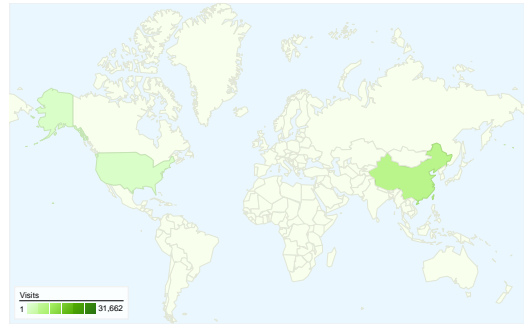

Map Overlay

Traffic Sources Overview

- **Search Engines**
  27,467.00 (61.45%)
- **Direct Traffic**
  9,078.00 (20.31%)
- **Referring Sites**
  8,155.00 (18.24%)

Content Overview

Pages	Pageviews	% Pageviews
/	9,471	7.10%
/%e5%af%a6%e9%a9%97%e5	3,277	2.46%
/Special:Recentchanges	2,184	1.64%
/%e5%af%a6%e9%a9%97%e5	1,460	1.09%
/Hardware/Storage/Restore	1,124	0.84%