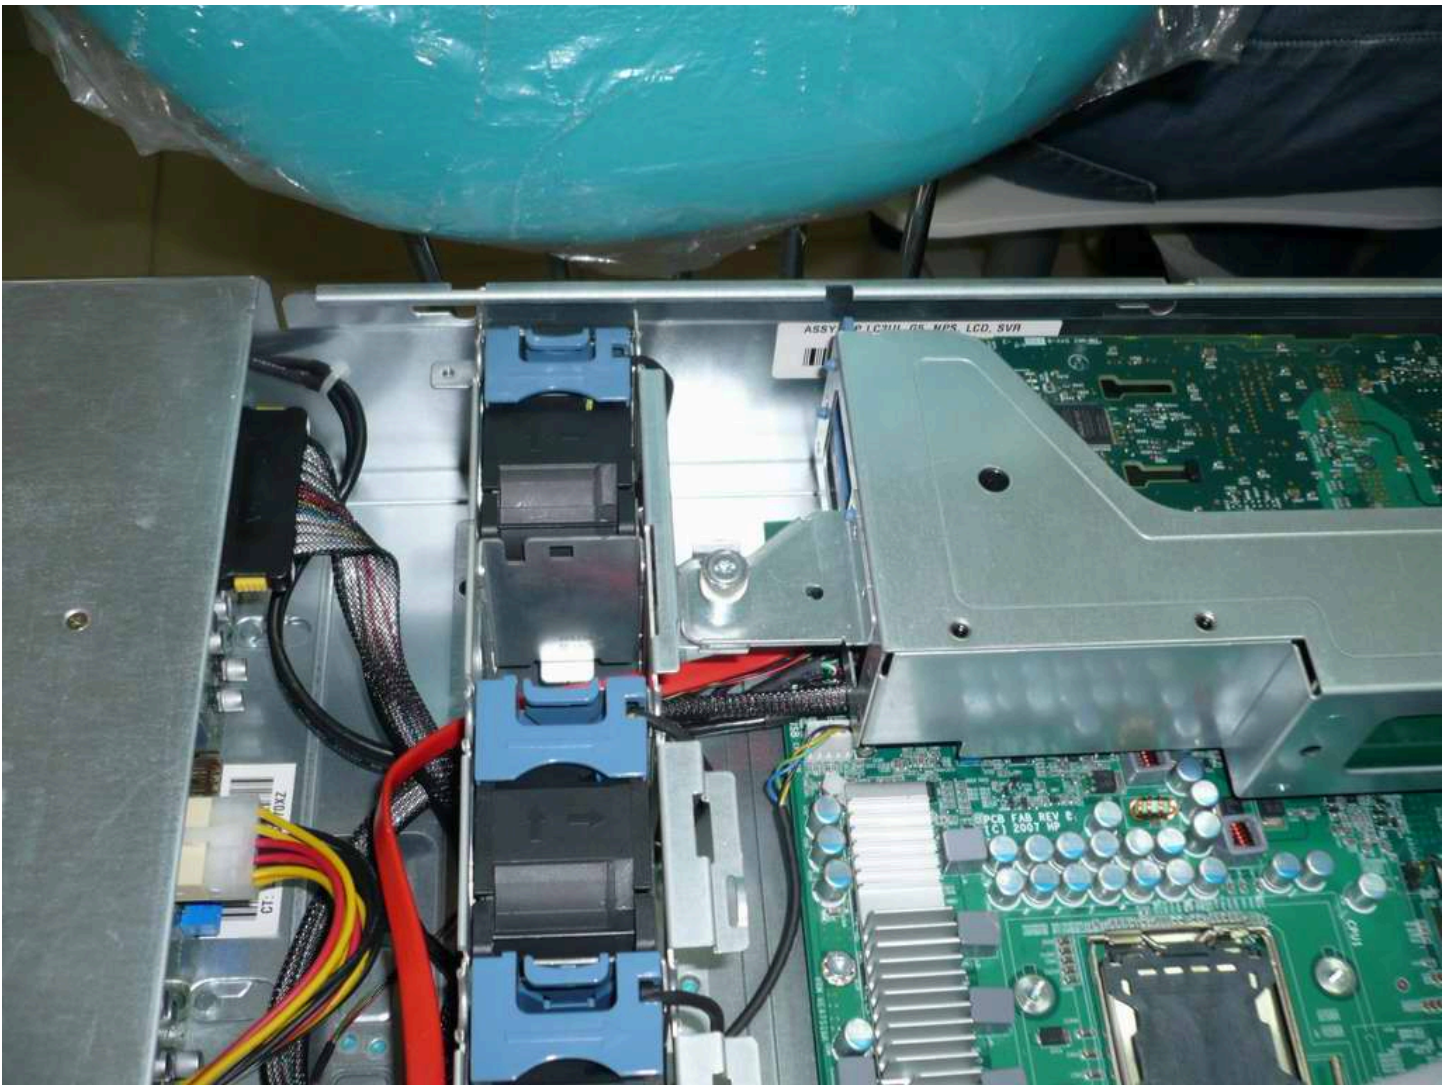

?P800????

? SFF-8484??