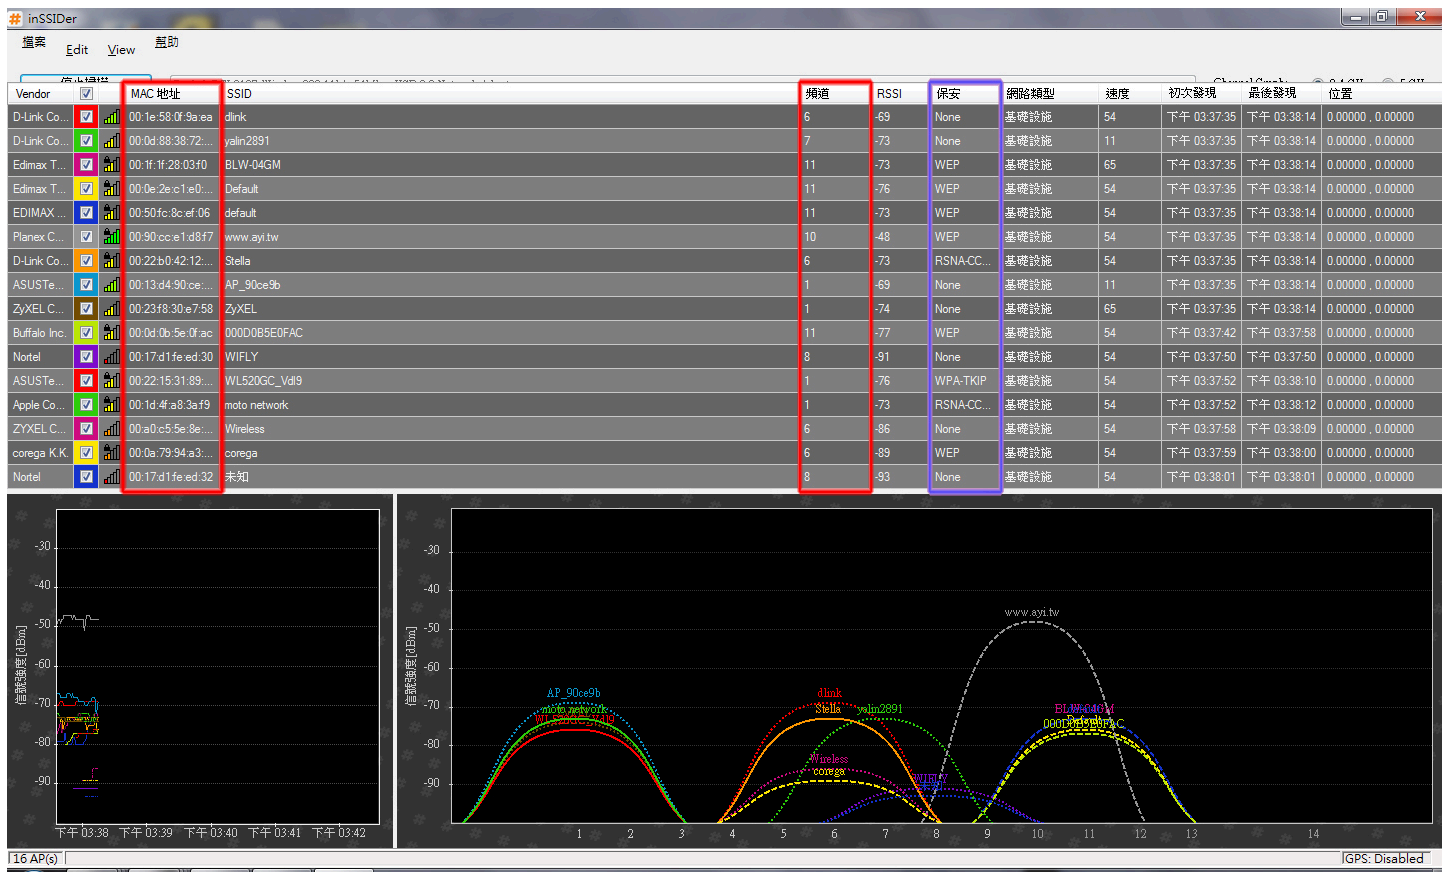

????

1. Inssider

<http://www.metageek.net/products/inssider>
<http://www.metageek.net/products/inssider/download>

The screenshot shows the inSSIDer application window. At the top, there is a menu bar with '檔案', 'Edit', 'View', and '幫助'. Below the menu is a toolbar with various icons. The main area contains a table of detected wireless networks. Below the table are two graphs showing signal strength (RSSI) in dBm over time and across channels.

The left graph shows signal strength (RSSI) in dBm over time from 03:38 to 03:42. The right graph shows signal strength (RSSI) in dBm across channels 1 to 14. The right graph is labeled with various network names: AP_90ce9b, dlink, Stella, yalin2891, Wireless, corega, WIFLY, BLW04GM, 000D0B5E0FAC, and www.ayl.tw.