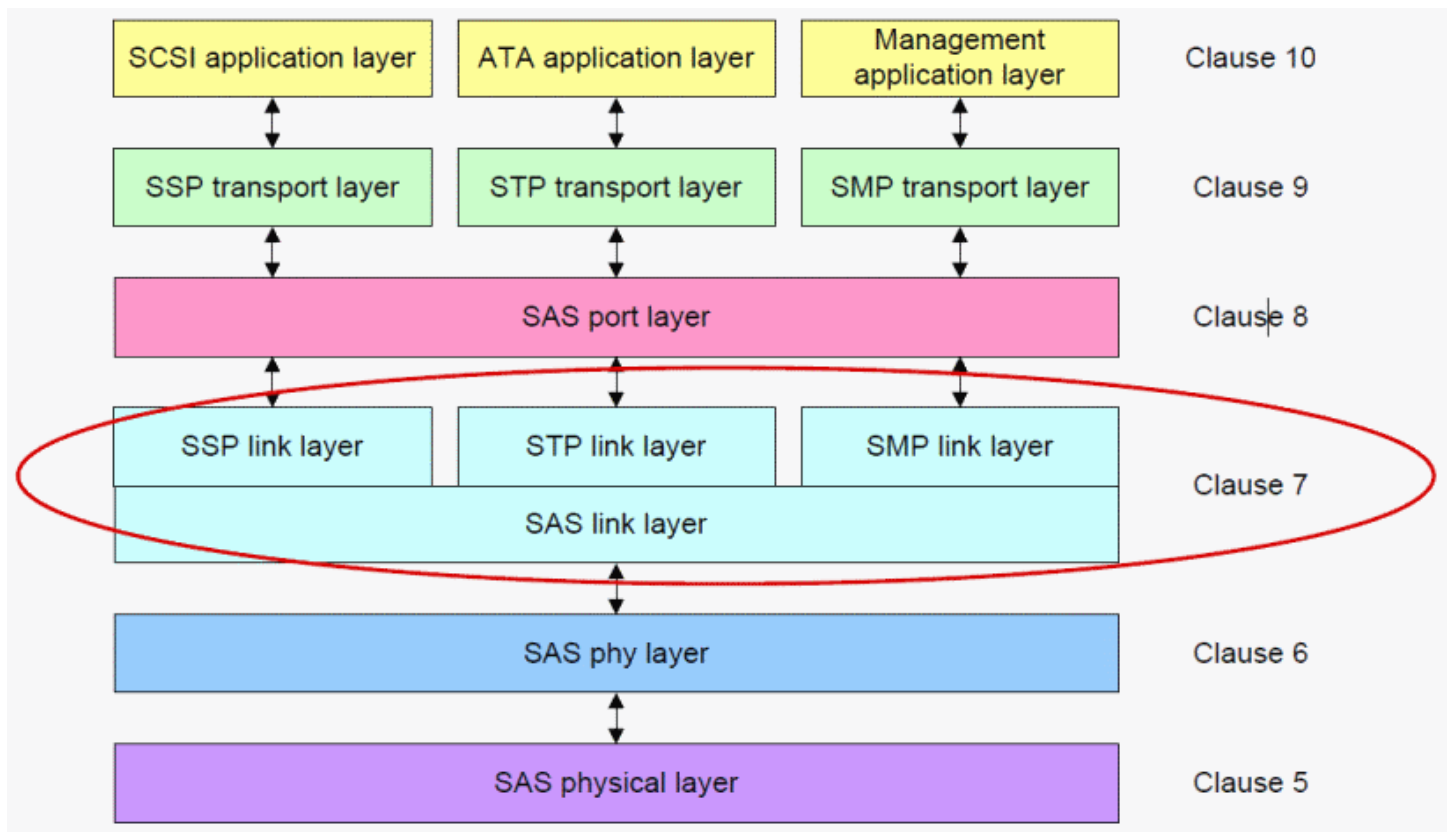

???SATA protocol?????