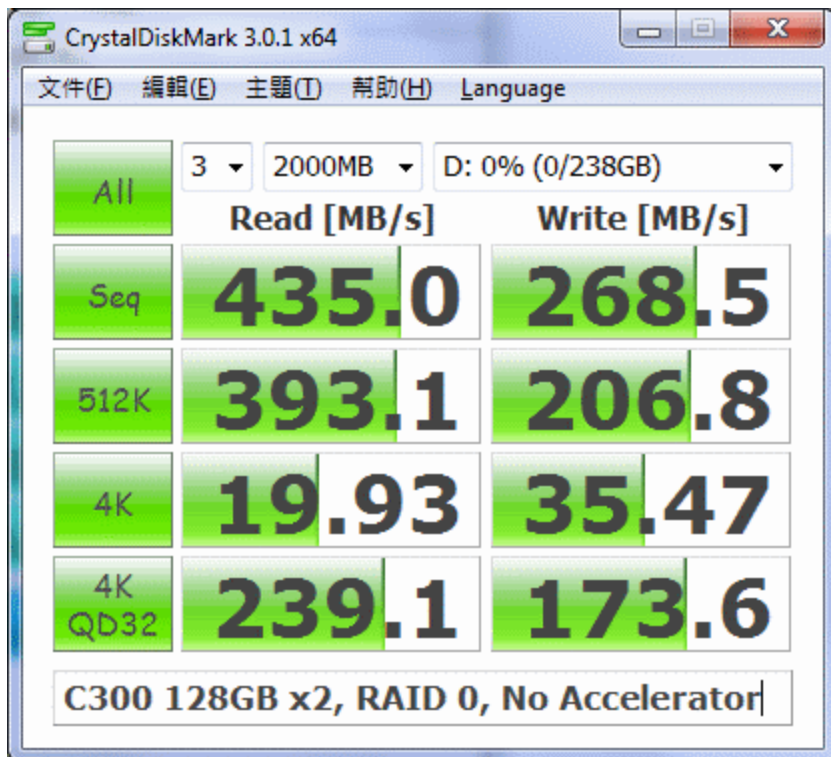

???AS SSD Benchmark?????: