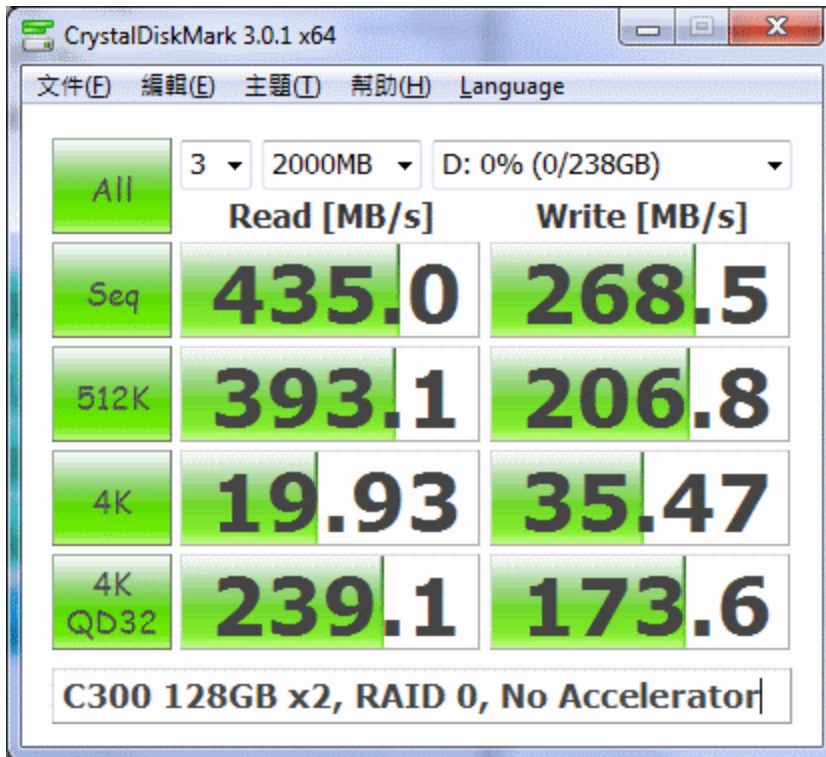

???AS SSD Benchmark?????: