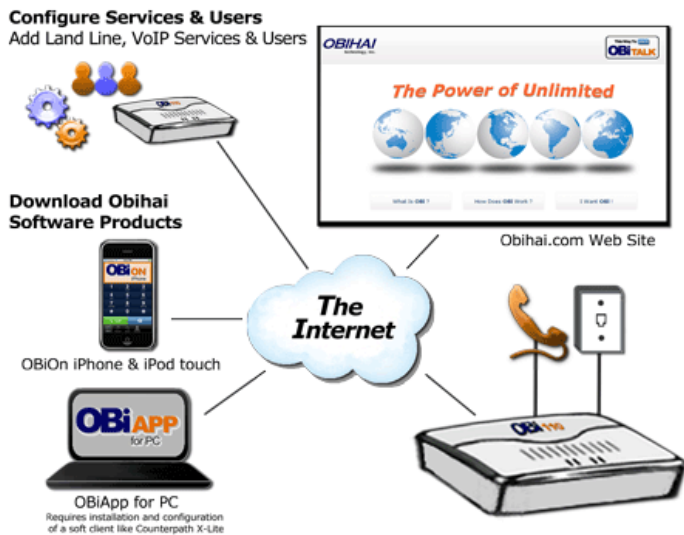

?????

OBI110 ? OBI100 ??

| Product  | Phone Port | Line Port | Internet Port | GV Up to 2                                 | SIP Up to 2 | List Price          | Promo Price         |
|--|------------|-----------|---------------|--|-------------|---------------------|---------------------|
| <br><b>OBi100</b> | ✓          | ✗         | ✓             | ✓  | ✓           | \$59. <sup>99</sup> | \$43. <sup>99</sup> |
|  |            |           |               | Support for 2 VoIP Services<br>And OBiTALK |             |                     |                     |
| <br><b>OBi110</b> | ✓          | ✳         | ✓             | ✓  | ✓           | \$69. <sup>99</sup> | \$49. <sup>99</sup> |
|  |            |           |               | Support for 2 VoIP Services<br>And OBiTALK |             |                     |                     |
| ✳ The OBi110 line port can be used to bridge calls between a land line and a VoIP service.         |            |           |               |  |             |                     |                     |