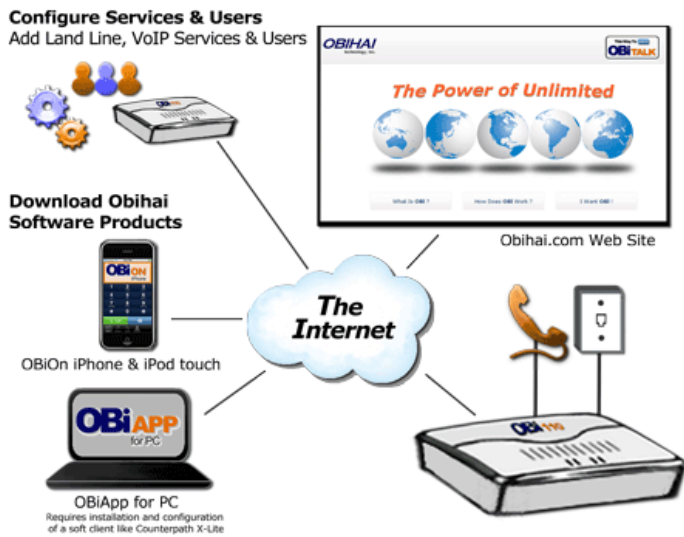

?????

OBI110 ? OBI100 ??

Product	Phone Port	Line Port	Internet Port	GV Up to 2	SIP Up to 2	List Price	Promo Price
 OBi100	✓	✗	✓	✓	✓	\$59. ⁹⁹	\$43. ⁹⁹
				Support for 2 VoIP Services And OBiTALK			
 OBi110	✓	✳	✓	✓	✓	\$69. ⁹⁹	\$49. ⁹⁹
				Support for 2 VoIP Services And OBiTALK			
✳ The OBi110 line port can be used to bridge calls between a land line and a VoIP service.							