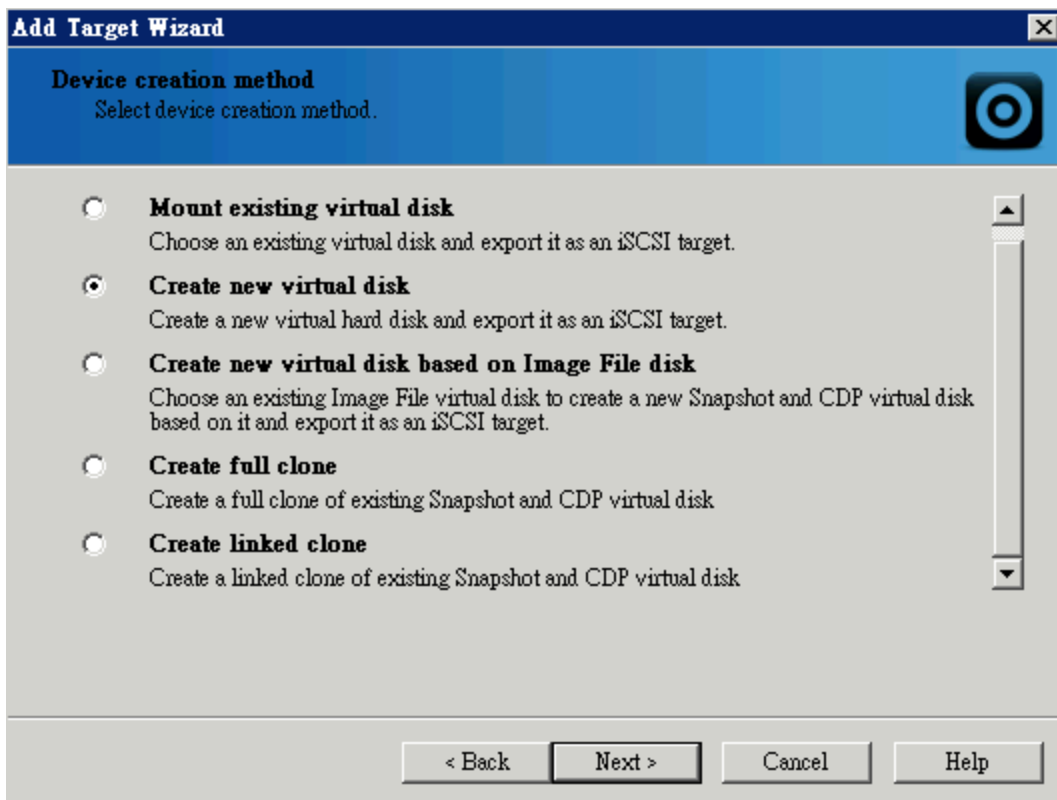

5.??Create new virtual disk?????????virtual disk