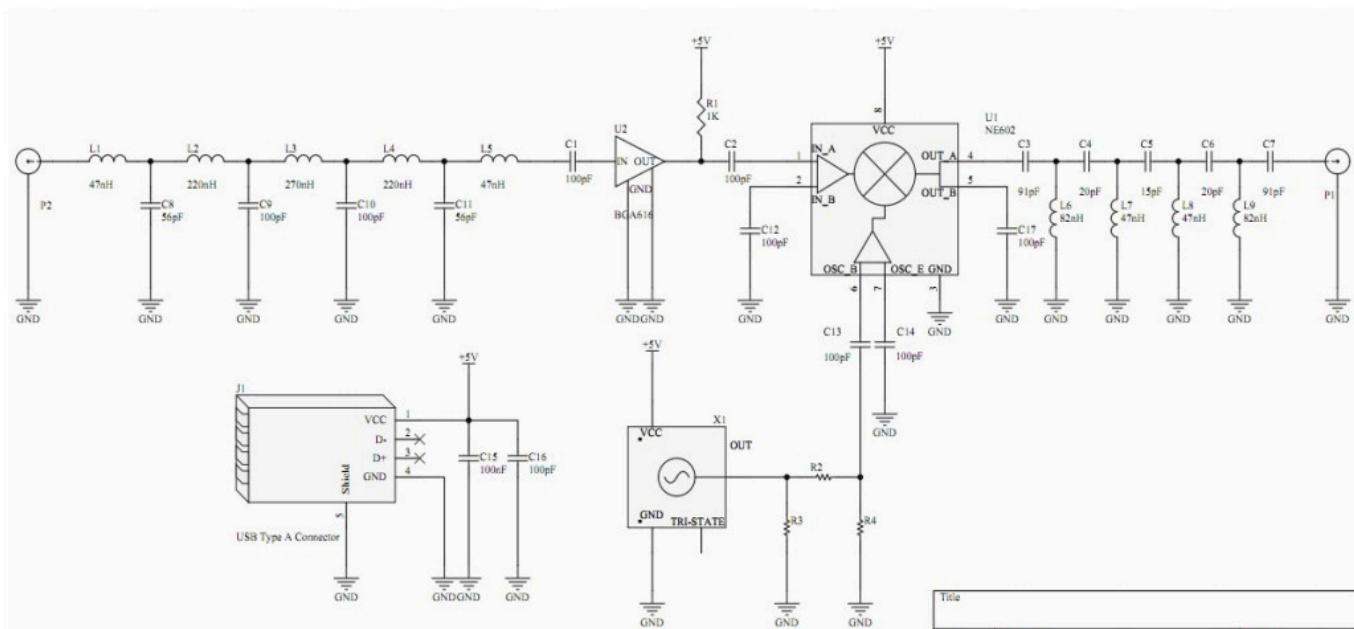

BUG:????buffer?? ?????????? SSD?ramdisk ?????

RTL2832U????

<http://www.linuxtv.org/wiki/index.ph...alTek_RTL2832U>

<http://wiki.spench.net/wiki/RTL2832U>

	Notes
Resolution	8 bits
Minimum sample rate	> 900 ksp/s (must be greater!)
Maximum sample rate	3.2 Msps
Nominal sample rate	1 Msps (much higher and subtle signal degradation)
Clock	28.8 MHz internal oscillator (expect phase noise)
Spectrum flatness	(Definitely not flat at centre, worse with low gain)
AGC	Disabled for E4000, but still active somewhere (in demod?)
Sensitivity	TBD (decent all things considered)
Quality	Don't expect anything remotely close to USRP
Price