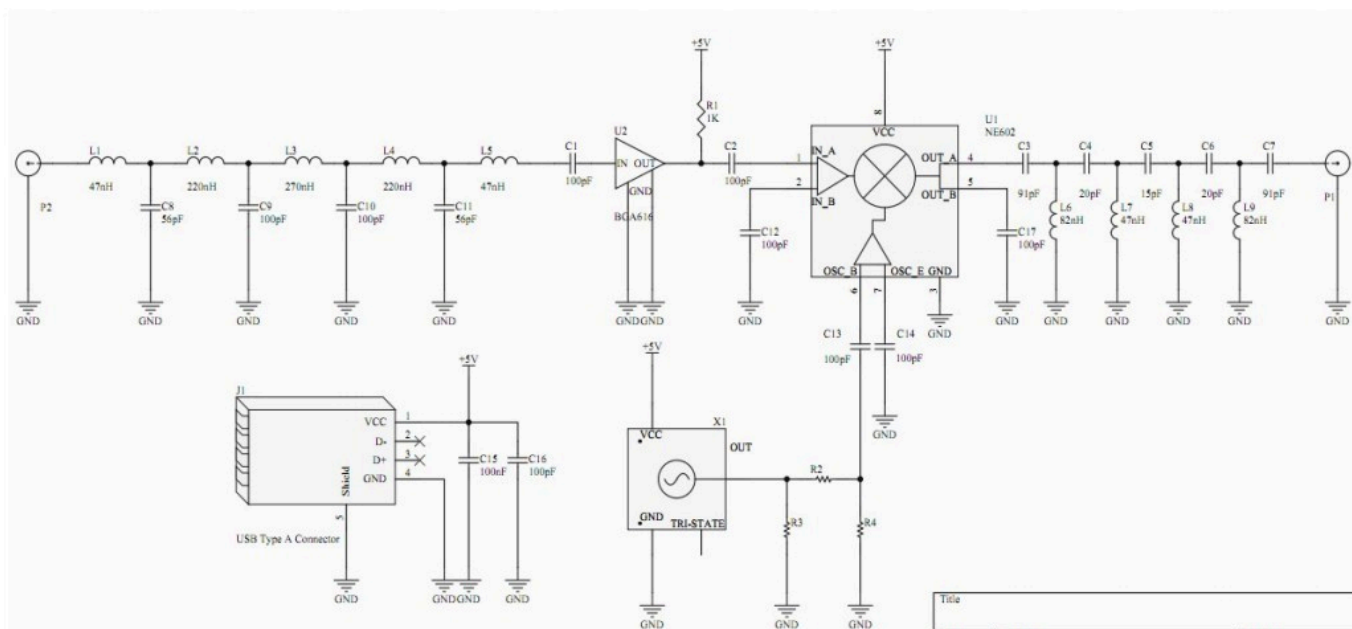

BUG:????buffer?? ?????????? SSD?ramdisk ?????

RTL2832U????

<http://www.linuxtv.org/wiki/index.ph...alTek_RTL2832U>

<http://wiki.spench.net/wiki/RTL2832U>

	Notes
Resolution	8 bits
Minimum sample rate	> 900 ksp/s (must be greater!)
Maximum sample rate	3.2 Msp/s
Nominal sample rate	1 Msp/s (much higher and subtle signal degradation)
Clock	28.8 MHz internal oscillator (expect phase noise)
Spectrum flatness	(Definitely not flat at centre, worse with low gain)
AGC	Disabled for E4000, but still active somewhere (in demod?)
Sensitivity	TBD (decent all things considered)
Quality	Don't expect anything remotely close to USRP
Price