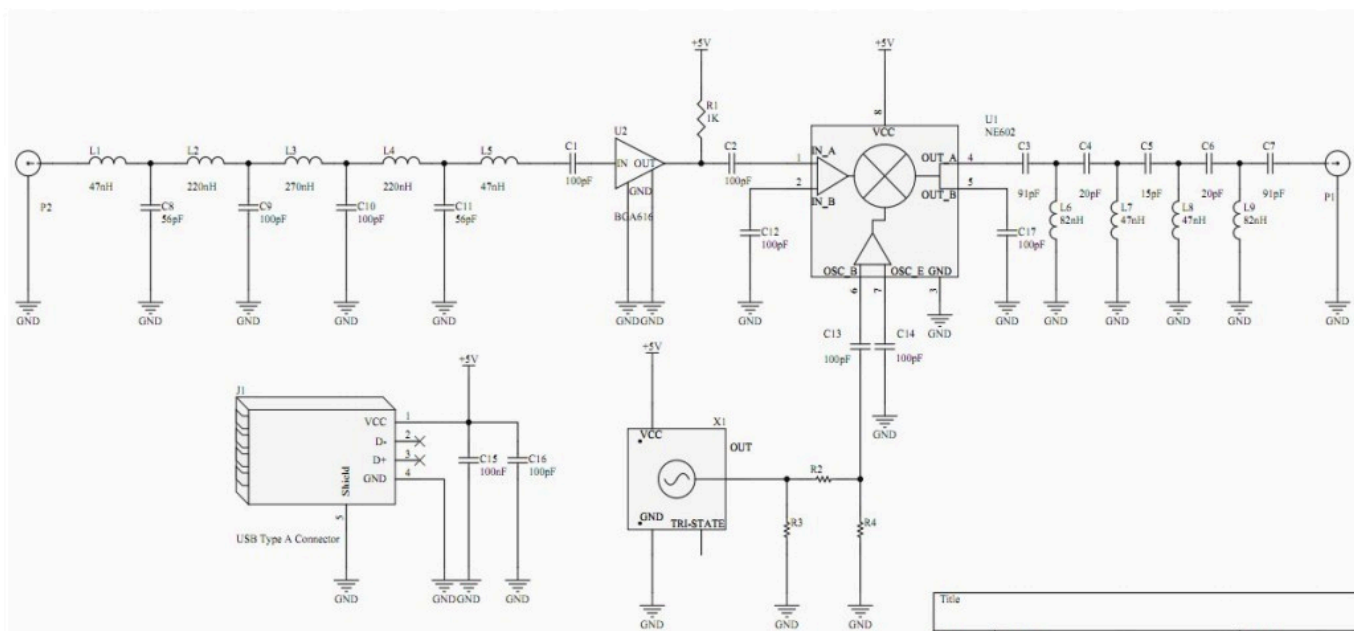

BUG:????buffer?? ?????????? SSD?ramdisk ?????

RTL2832U????

<http://www.linuxtv.org/wiki/index.ph...alTek_RTL2832U>

<http://wiki.spench.net/wiki/RTL2832U>

	Notes
Resolution	8 bits
Minimum sample rate	> 900 ksp/s (must be greater!)
Maximum sample rate	3.2 Msp/s
Nominal sample rate	1 Msp/s (much higher and subtle signal degradation)
Clock	28.8 MHz internal oscillator (expect phase noise)
Spectrum flatness	(Definitely not flat at centre, worse with low gain)
AGC	Disabled for E4000, but still active somewhere (in demod?)
Sensitivity	TBD (decent all things considered)
Quality	Don't expect anything remotely close to USRP
Price