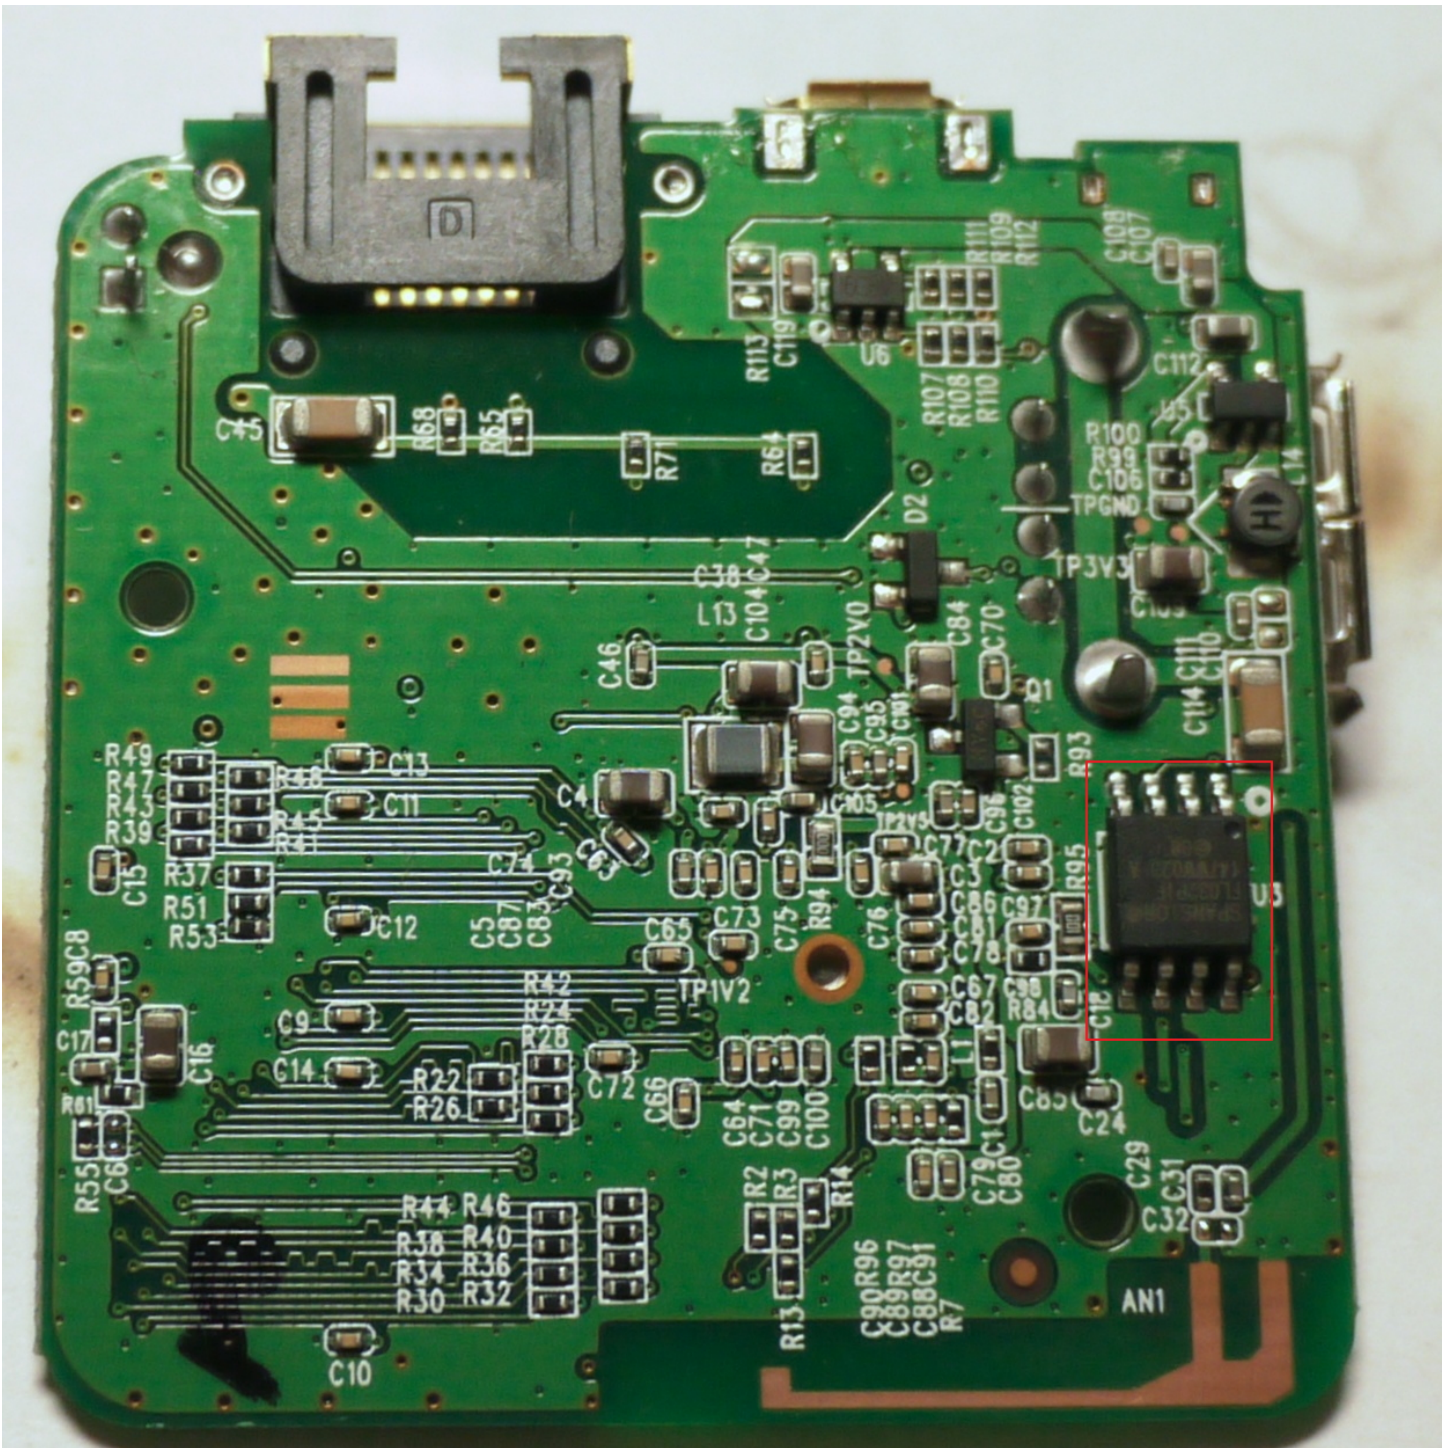

?embedded ???bootloader (?uboot) ??? ???? Flash ?
???IC Reader and Wrtiter IC???
???FW171 3G (WR703N) 4MB Flash???8MB Flash??

Emebedd system ??Flash IC ??????..
????Tplink Atheros ??? SPI 8 Pin. ???Tsop ?? ??????SPI 16 pin TSOP ???
??? Nor Flash ??? openwrt ???support FTL
????MX25L6405D 8MB SPI Nor Flash
<http://wiki.openwrt.org/doc/techref/flash.layout>
<http://wiki.openwrt.org/doc/techref/mtd>

?? 4MB Flash ??

The screenshot shows a terminal window titled 'thx@ubuntu: ~' within a 'Parallels Desktop' environment. The terminal displays the 'ATTITUDE ADJUSTMENT (Bleeding Edge, r31291)' menu with a list of drink ingredients. Below the menu, the user has executed the command 'df -h', resulting in a table of disk usage information.