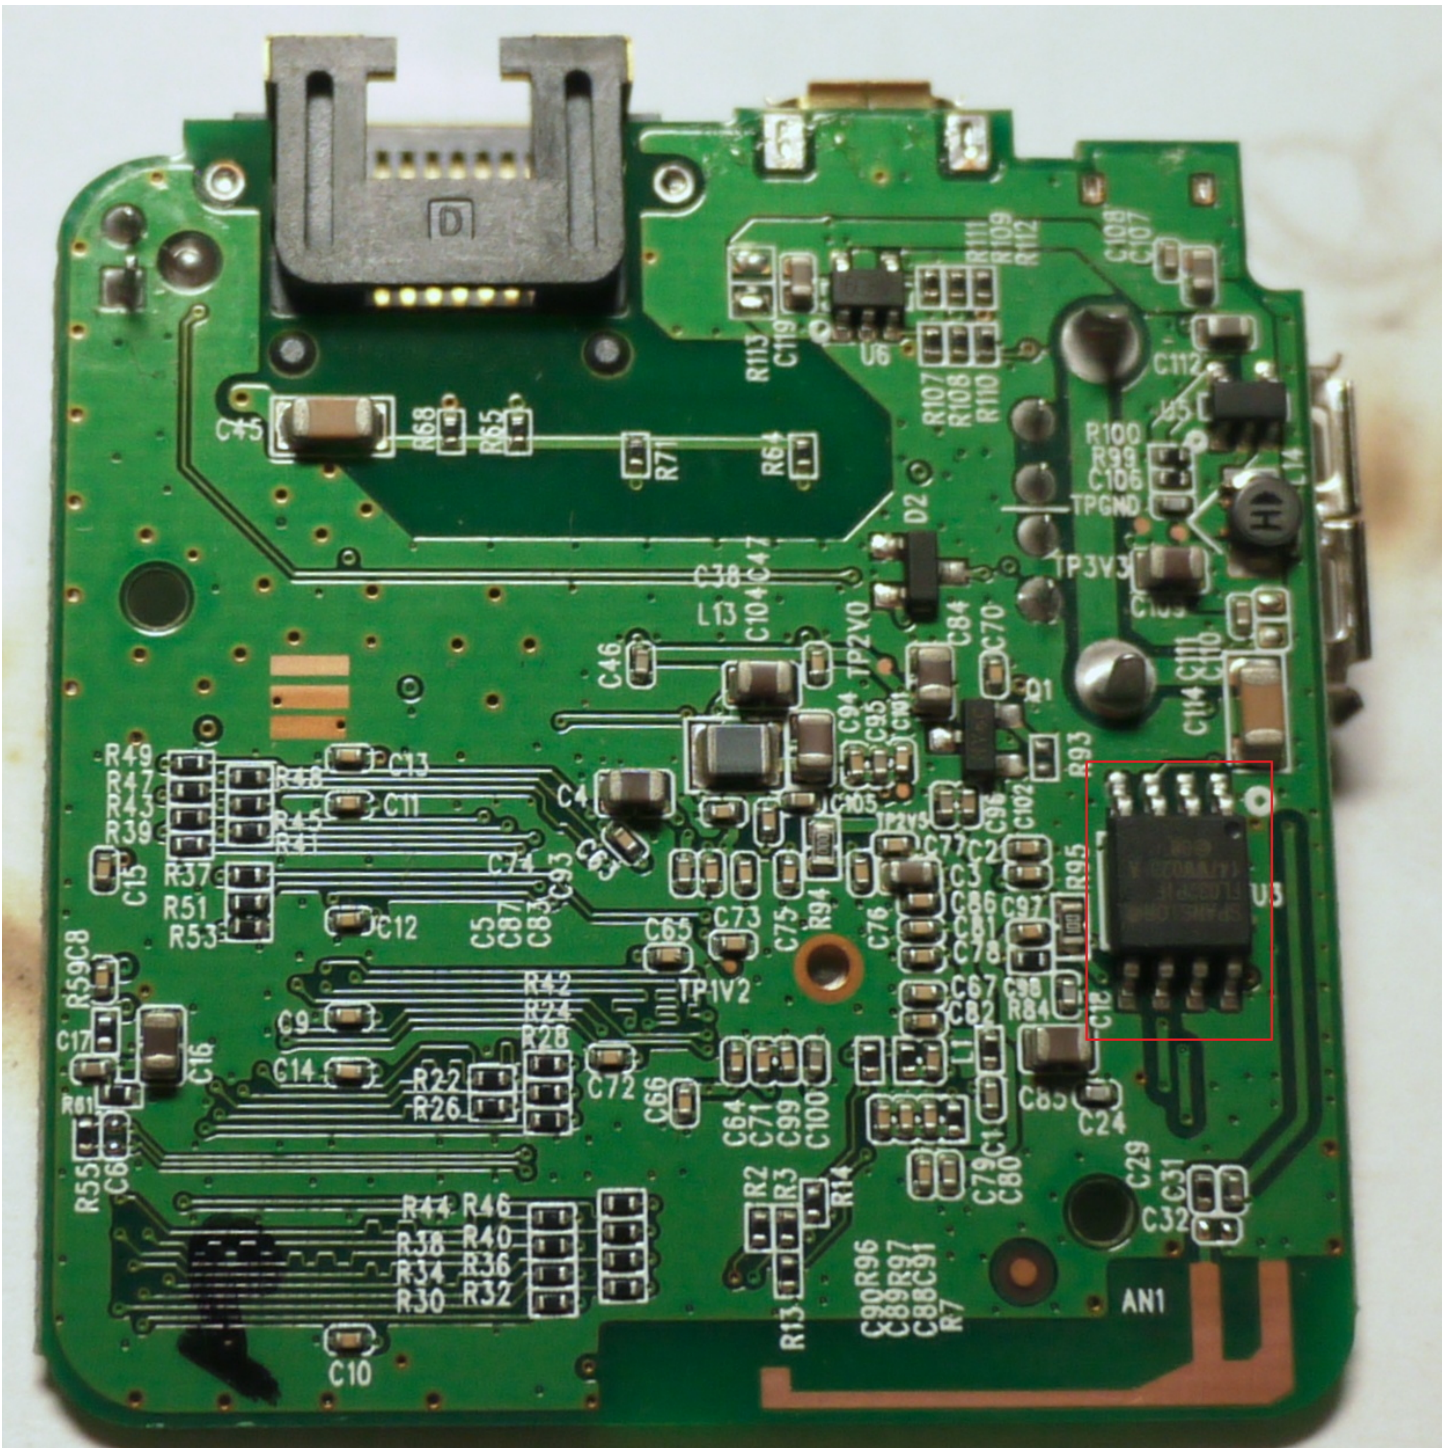

???Nor Flash IC??