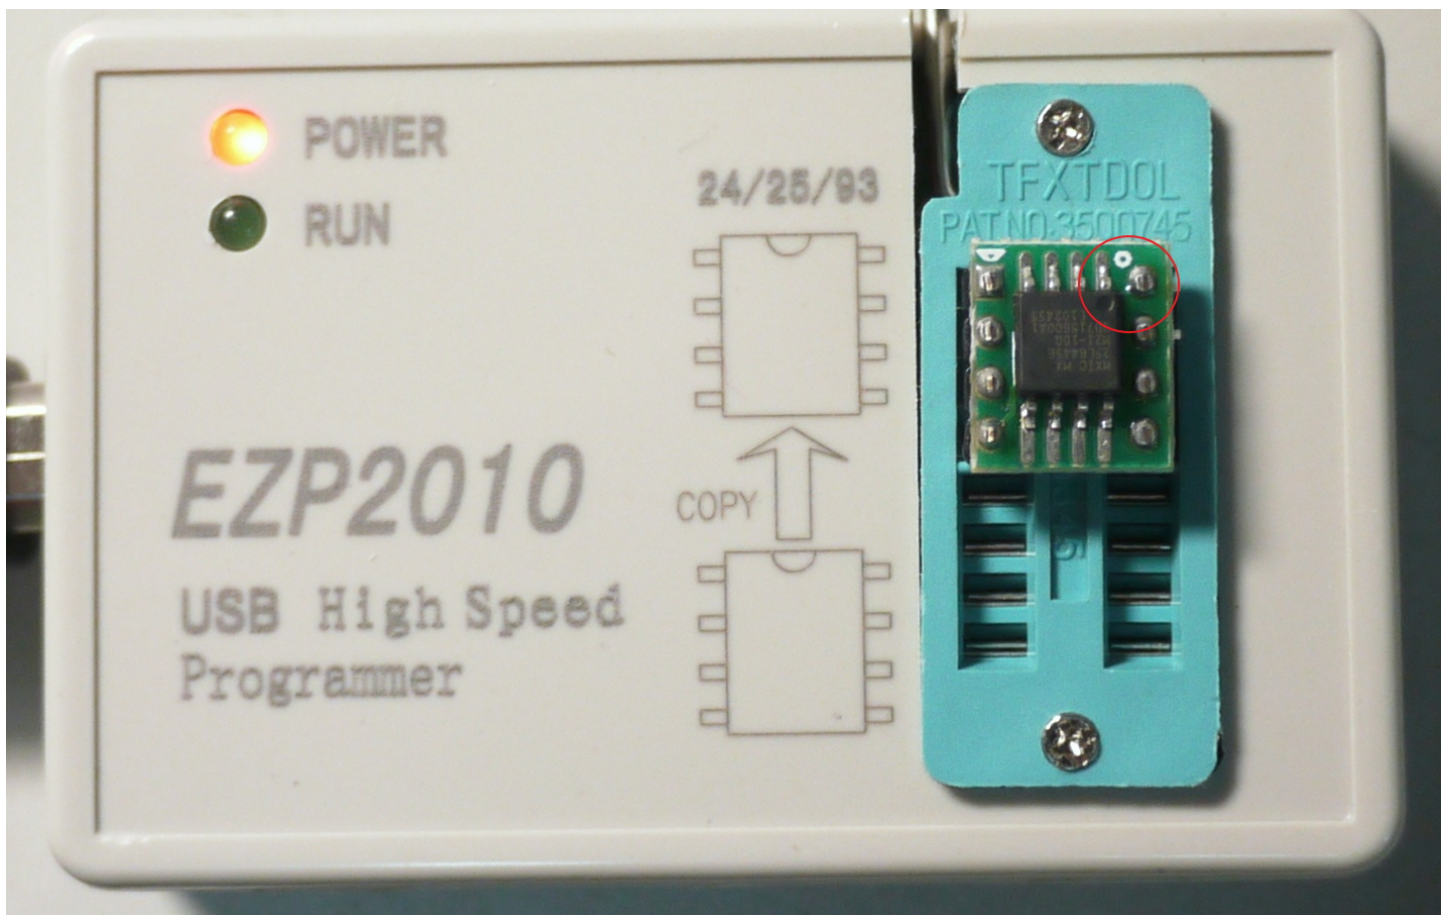

TSOP ?DIP ??IC????????