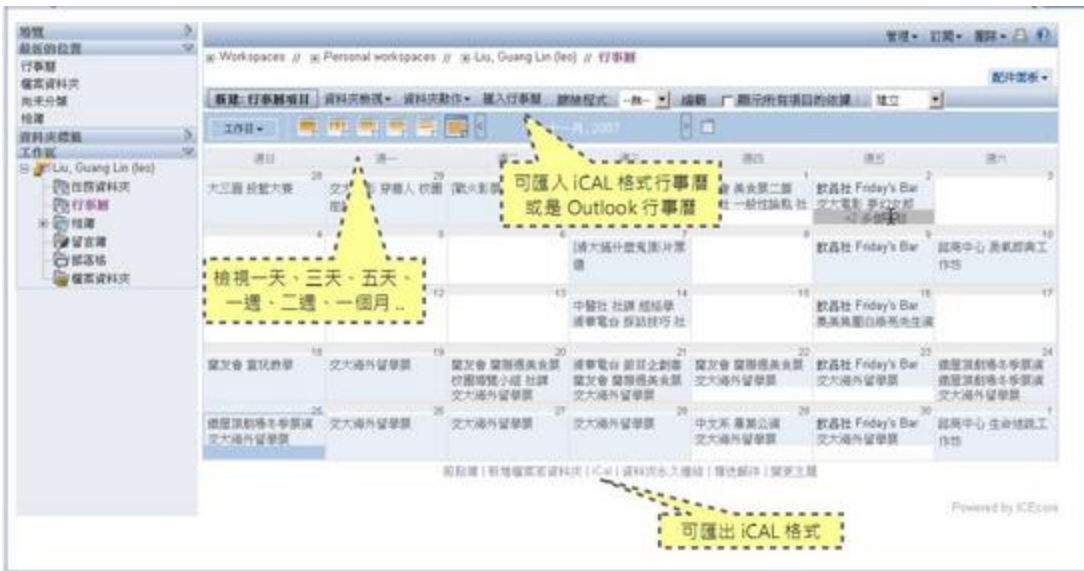

Workflow

· 簡易工作流程

- 可自行彈性設計流程
- 支援權限管控
- 通知功能