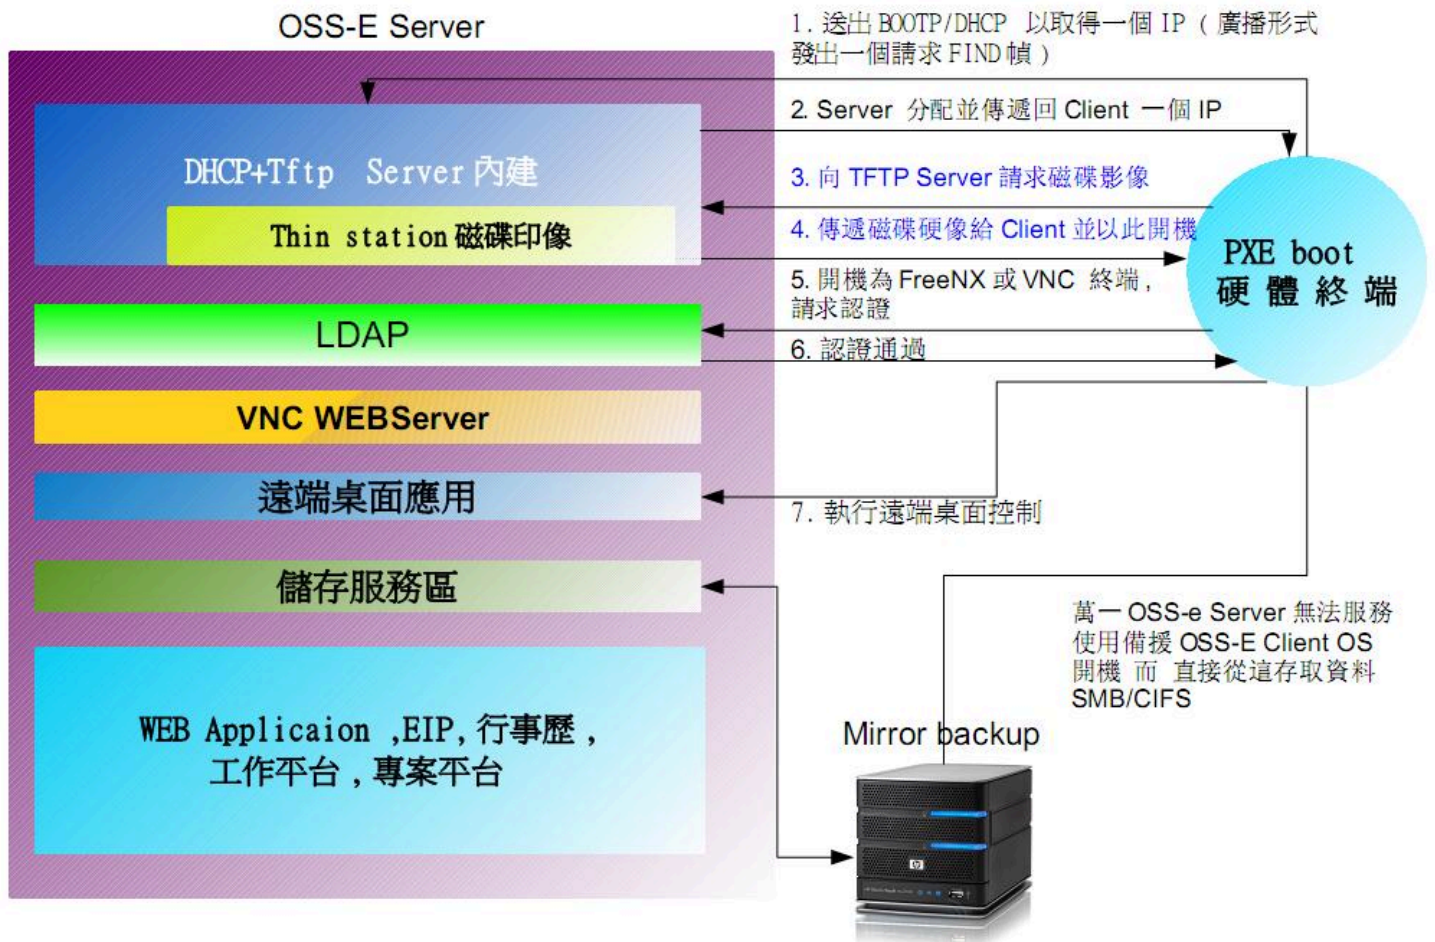

?????WebVNC ??